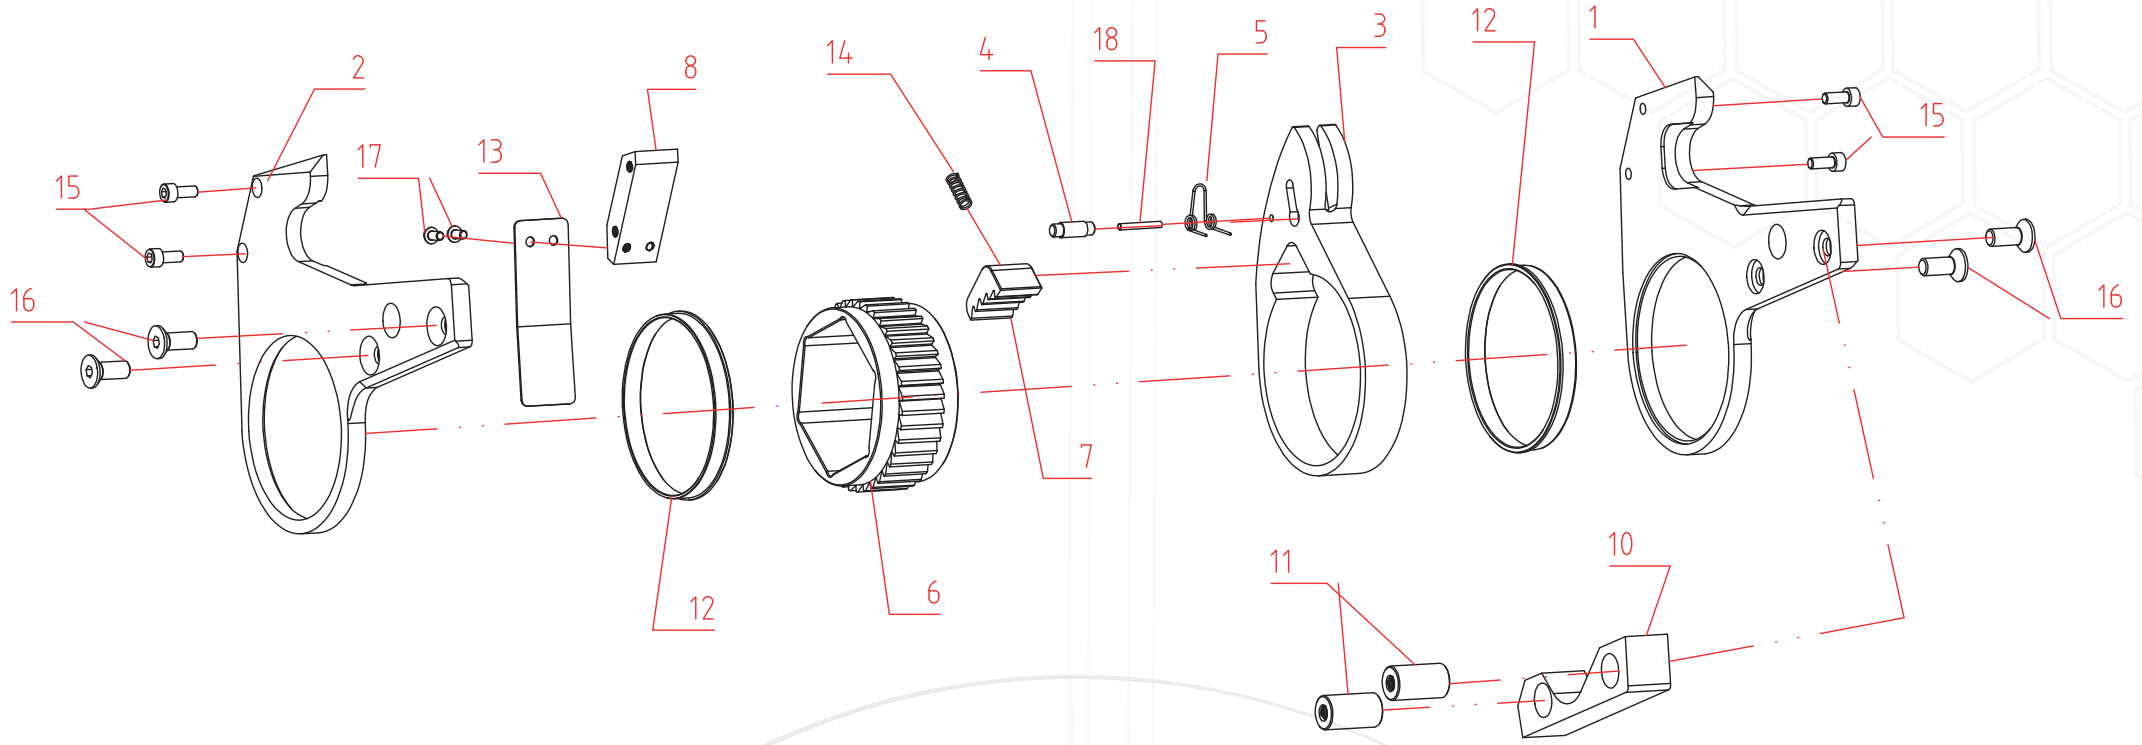

*7,8,9,10,11,17 NUMBERED PARTS INCLUDED IN SEAL KIT.

#	Part No	Description	Qty
1	SPH120P-01	BODY ASSEMBLY	1
2	SPH120P-02	PISTON	1
4	SPH120P-04	SLIDER	2
5	SPH120P-05	SLIDER PIN	1
7	SPH120P-07	* O-RING	1
8	SPH120P-08	* BACKUP RING	2
9	SPH120P-09	* O-RING	2
10	SPH120P-10	* U-RING	1
11	SPH120P-11	* O-RING	2
12	SPH120P-12	END CAP	1

#	Part No	Description	Qty
13	SPH120P-13	SCREW	8
14	SPH120P-13	FIXUP SCREW	8
15	SPH120P-15	TIGHTENING SCREW	8
16	SPH120P-16	SWIVEL (BACK)	2
17	SPH120P-17	* O-RING	6
18	SPH120P-18	CIRCLE CLIP	2
19	SPH120P-19	SWIVEL (TOP) ASSY	1
20	SPH120P-20	BALL	1
21	SPH120P-21	BALL SEAT	1
22	SPH120P-22	SPRING	1

#	Part No	Description	Qty
23	SPH120P-23	SCREW	1
24	SPH120P-24	1/4" NIPPEL OUTER THREAD	2
25	SPH120P-25	1/4" MALE COUPLER OUTER THREAD	1
25B	SPH120P-25B	1/4" FEMALE COUPLER OUTER THREAD	1
26	SPH120P-26	SCREW	1
27	SPH120P-27	SCREW WITH SPRING	1
28	SPH120P-28	LINK PIN	1
31	SPH120P-31	SCREW	1
32	SPH120P-00	SEAL KIT	1

#	Part No	Description	Qty
1	SPH120C-01	RIGHT SIDE PLATE	1
2	SPH120C-02	LEFT SIDE PLATE	1
3	SPH120C-03	DRIVE PLATE	1
4	SPH120C-04	DRIVE PIN	1
5	SPH120C-05	SPRING	1
6	SPH120C-06	HEX RATCHET	1

#	Part No	Description	Qty
7	SPH120C-07	DRIVE SEGMENT	1
8	SPH120C-08	UPPER SPACER	1
10	SPH120C-10	LOWER SPACER	1
11	SPH120C-11	FIX ROTOR	2
12	SPH120C-12	COPPER SLEEVE	1
13	SPH120C-13	SHROUD	1