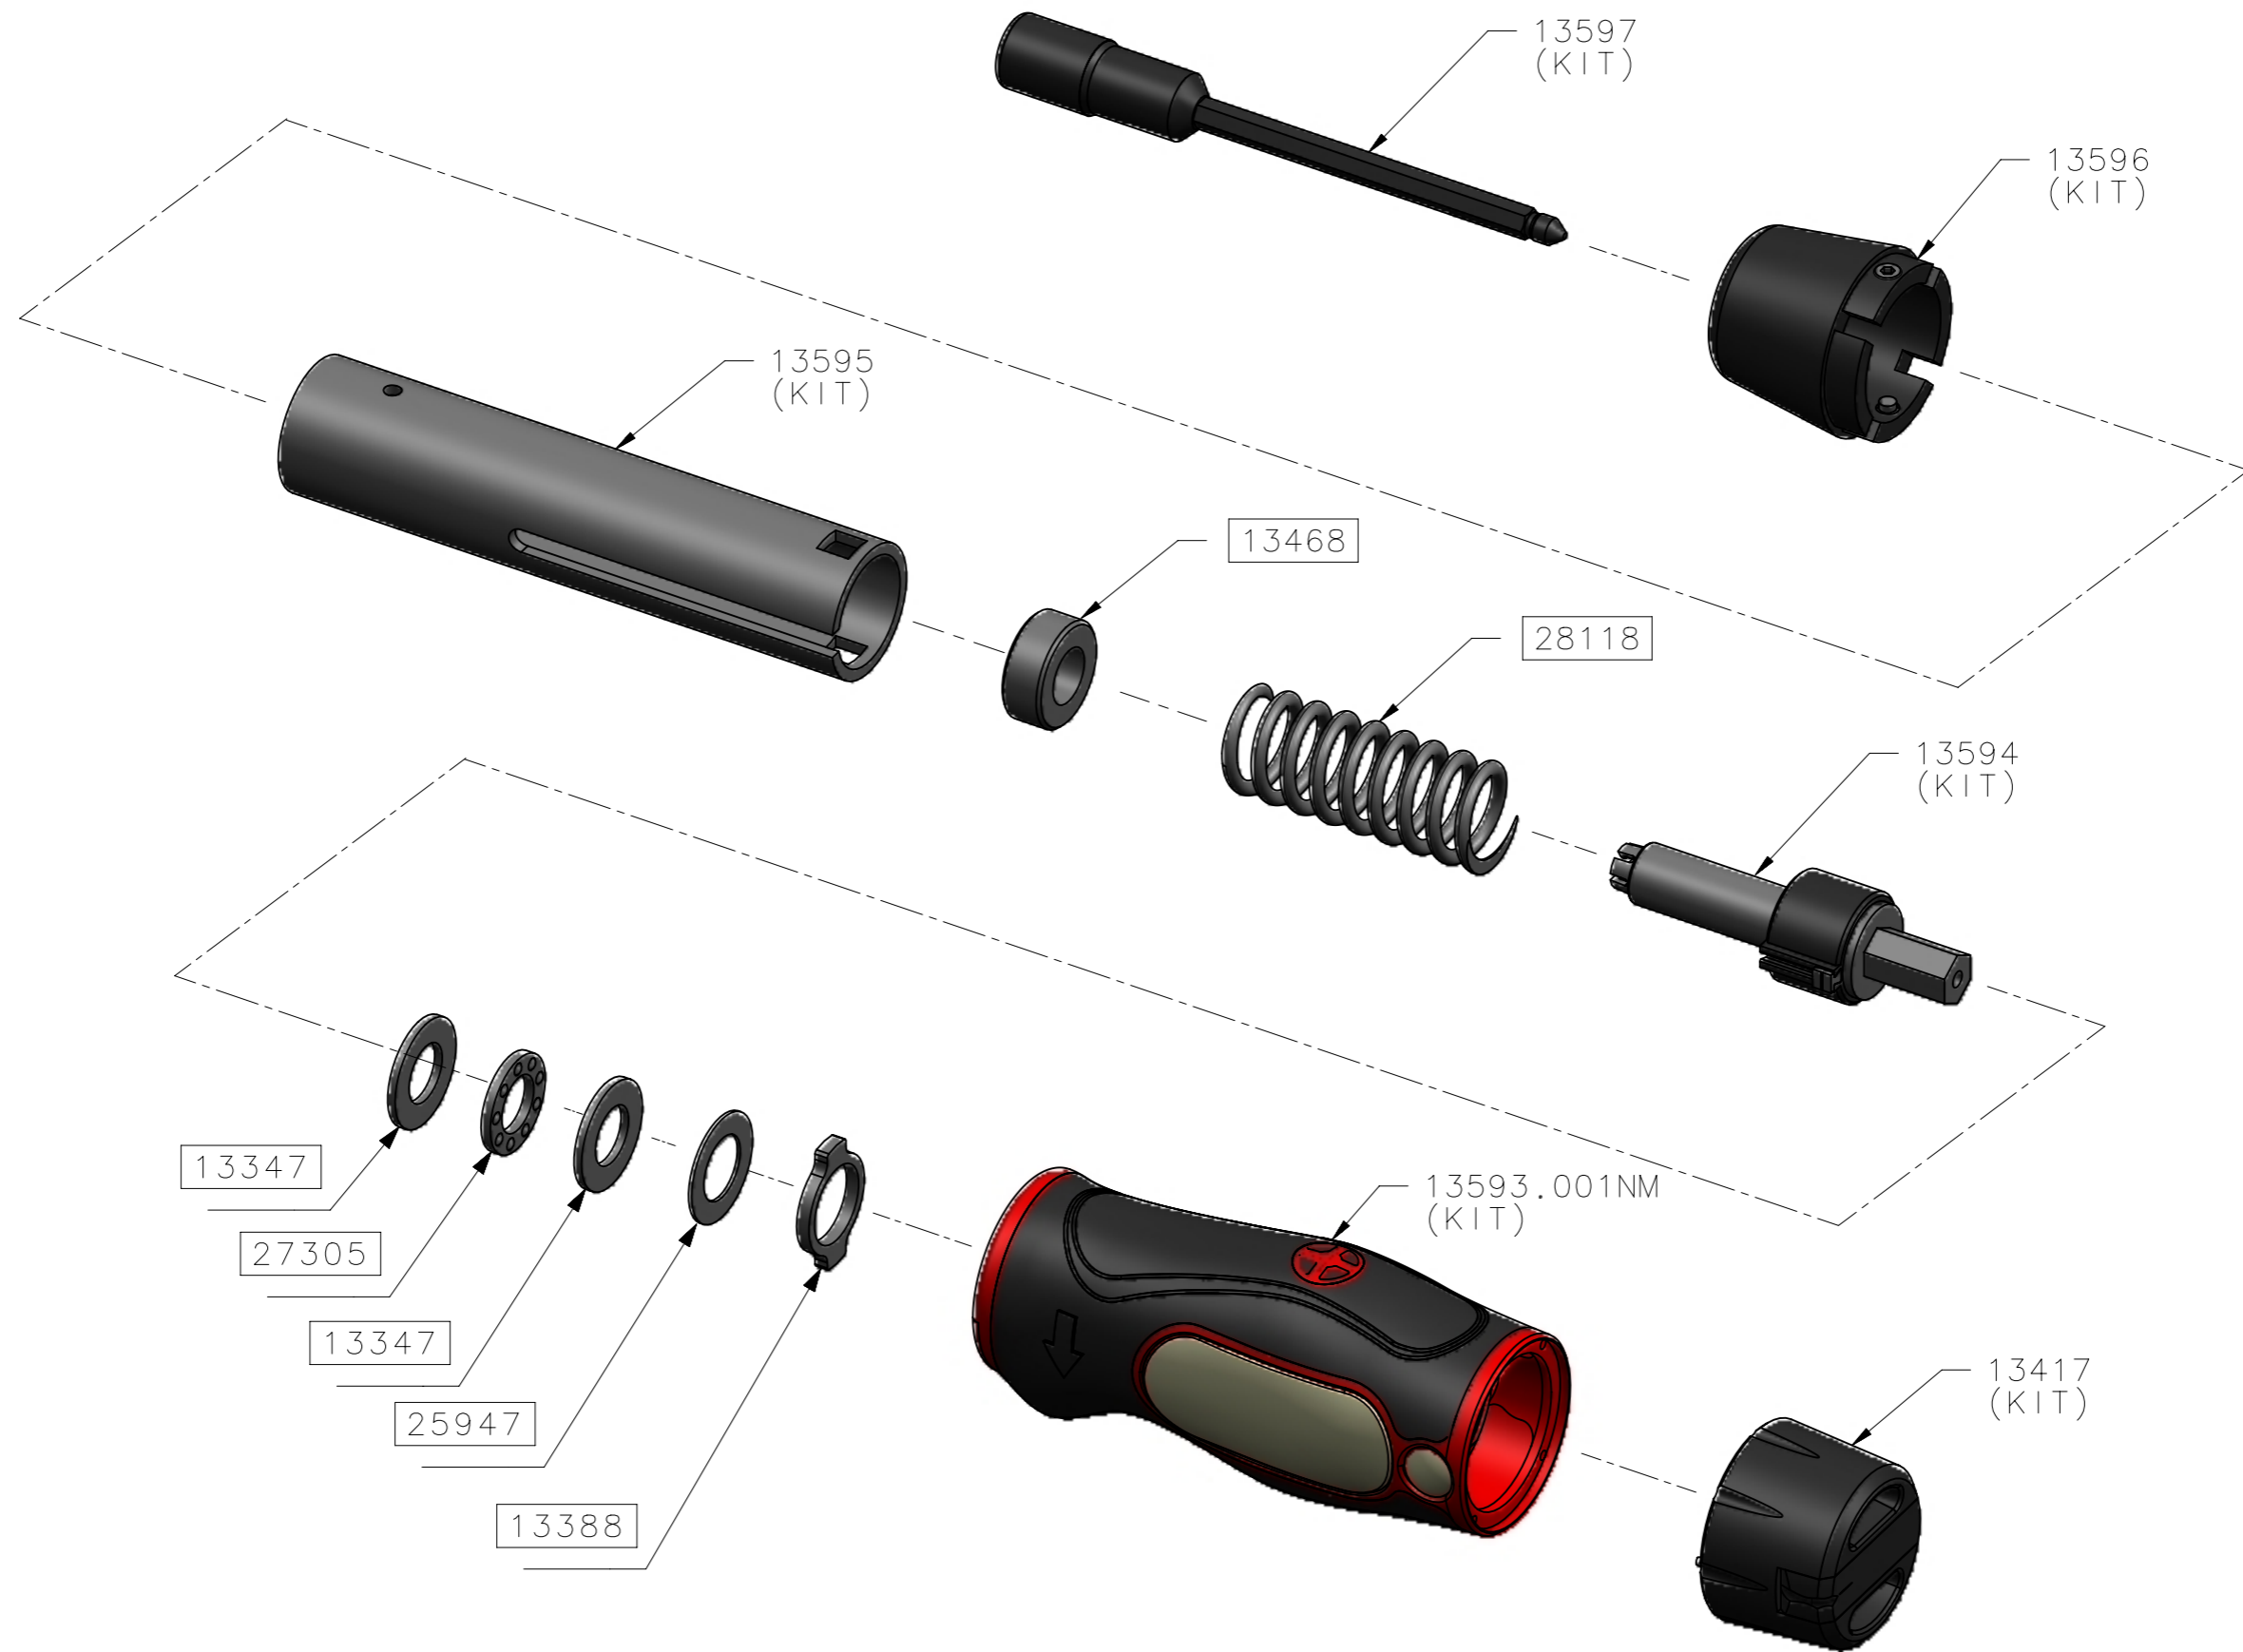

# 13475 - TT SCREWDRIVER 0.3 - 1.5N.m - SPARES LISTING

ALL BOXED PART NUMBERS ARE SUBJECT TO A MINIMUM ORDER QUANTITY