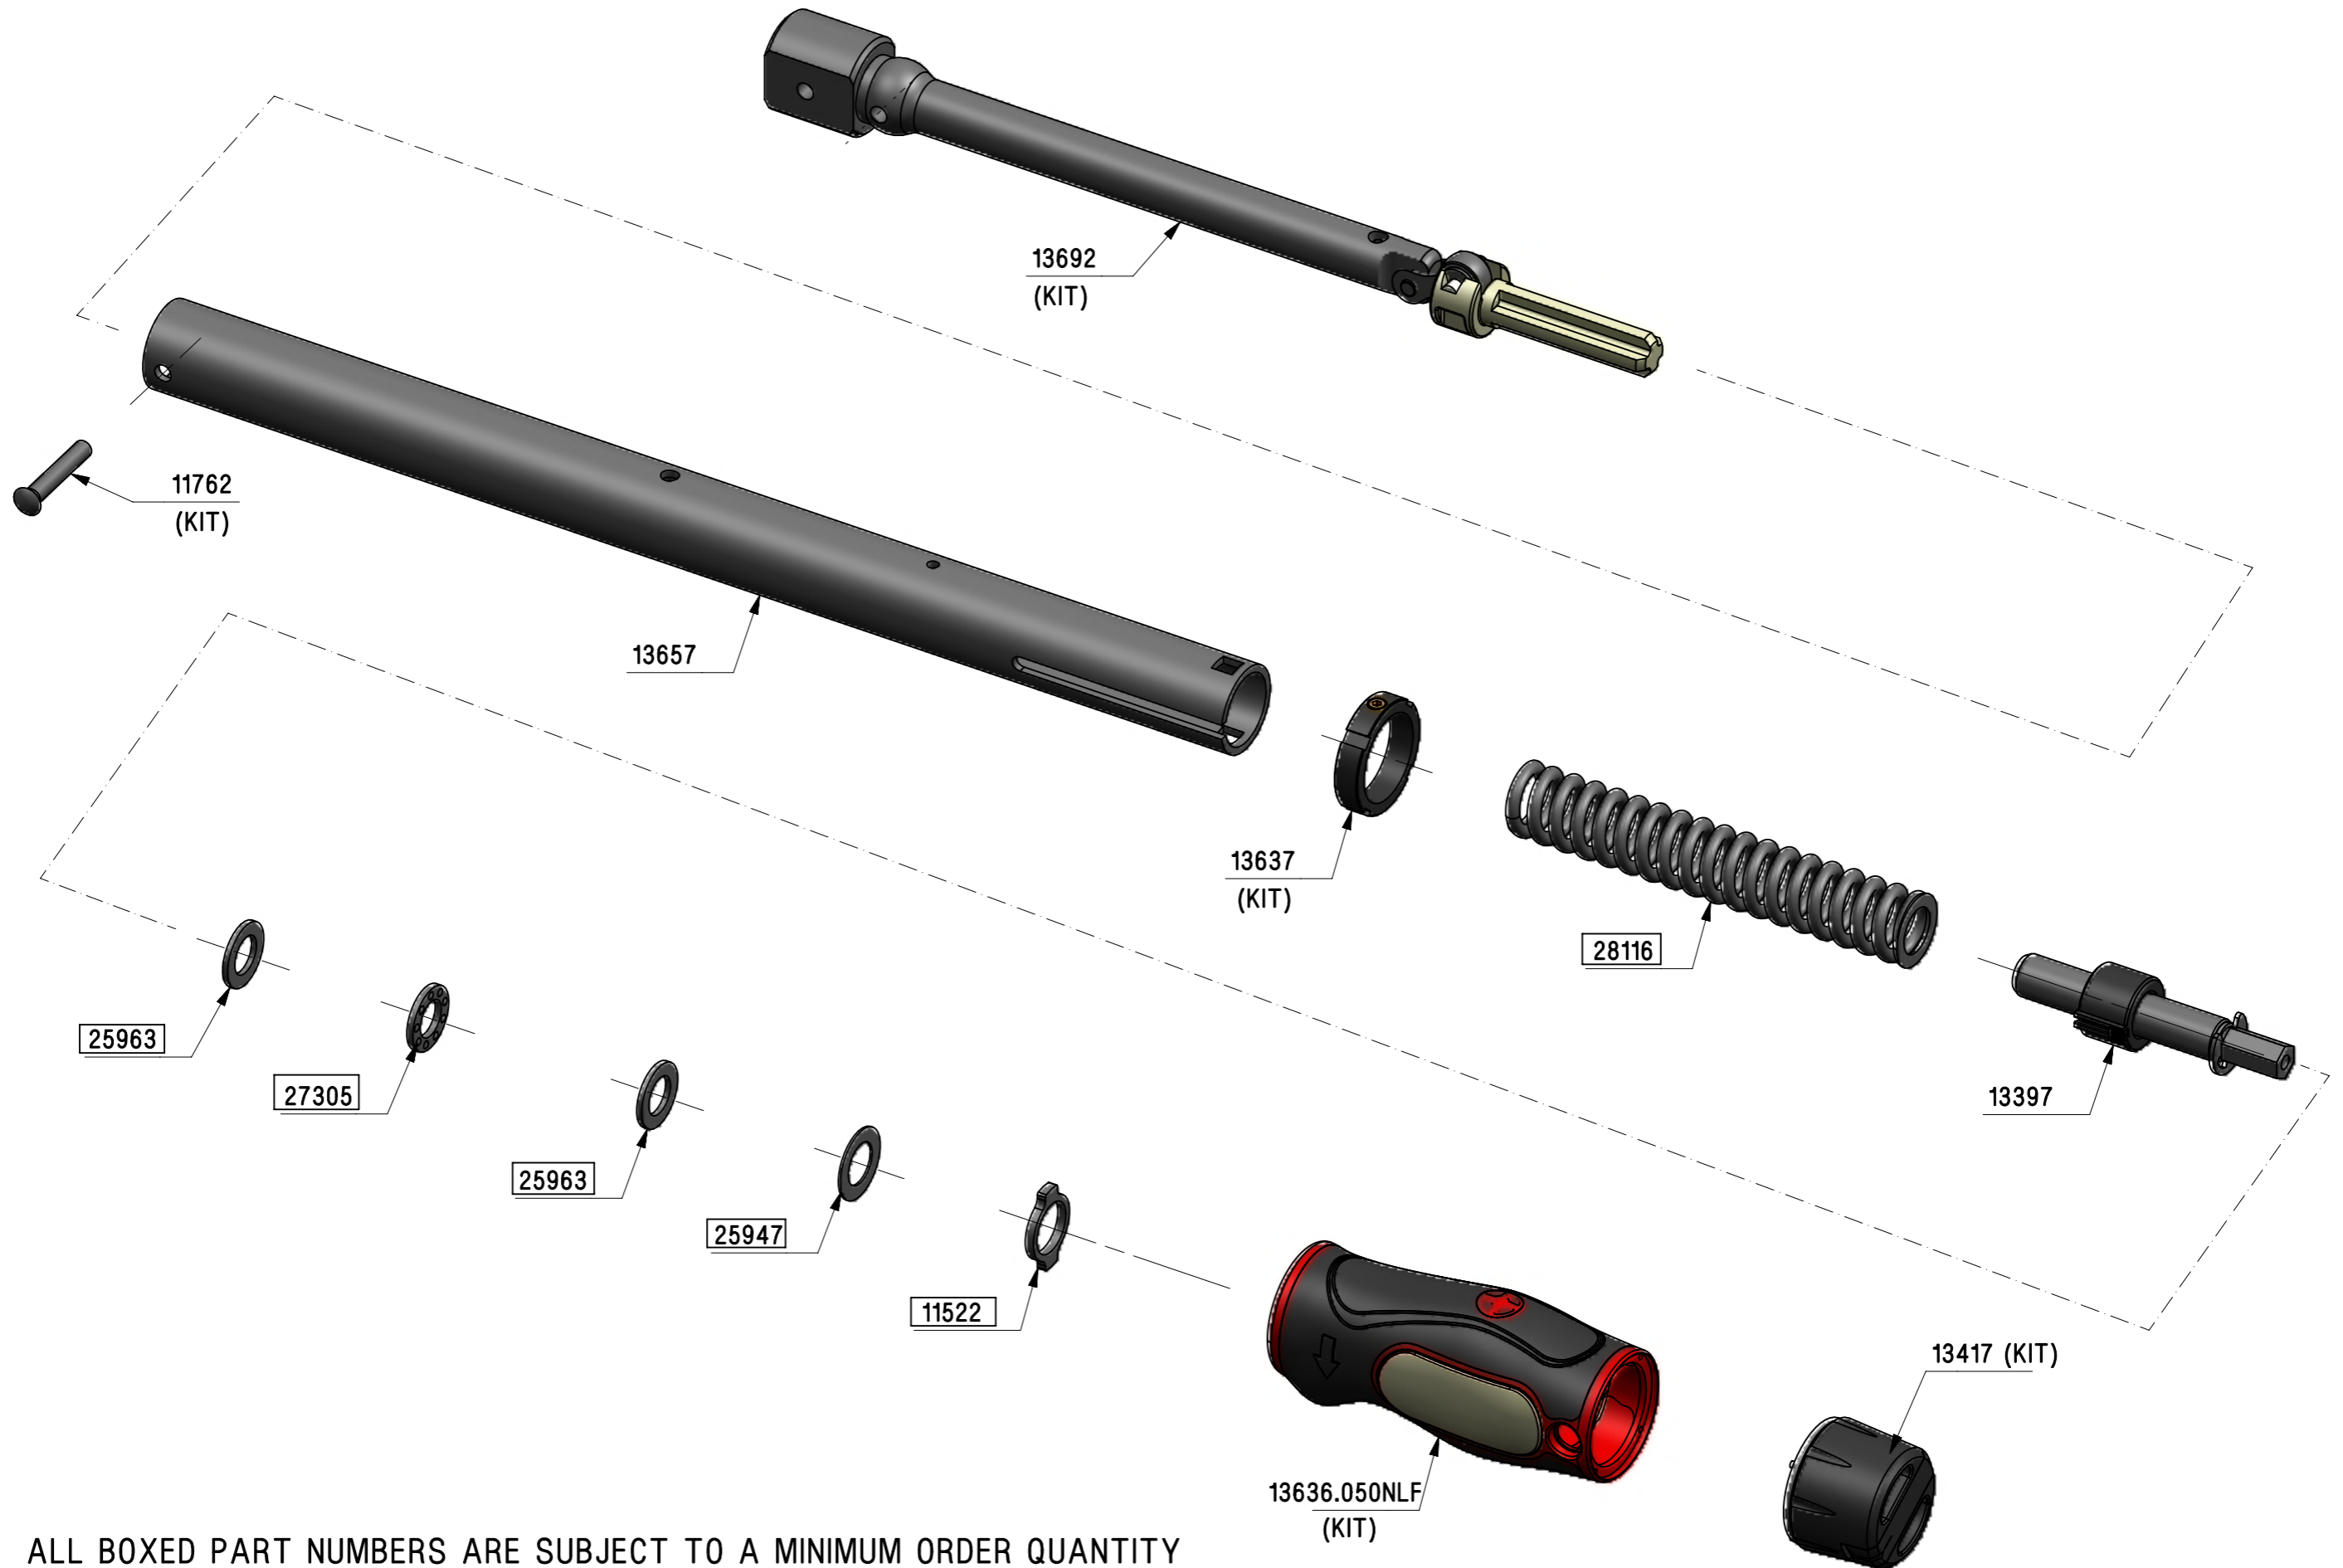

13666 - TW TTFTH 50 9X12 FEMALE END - SPARES LISTING

ALL BOXED PART NUMBERS ARE SUBJECT TO A MINIMUM ORDER QUANTITY