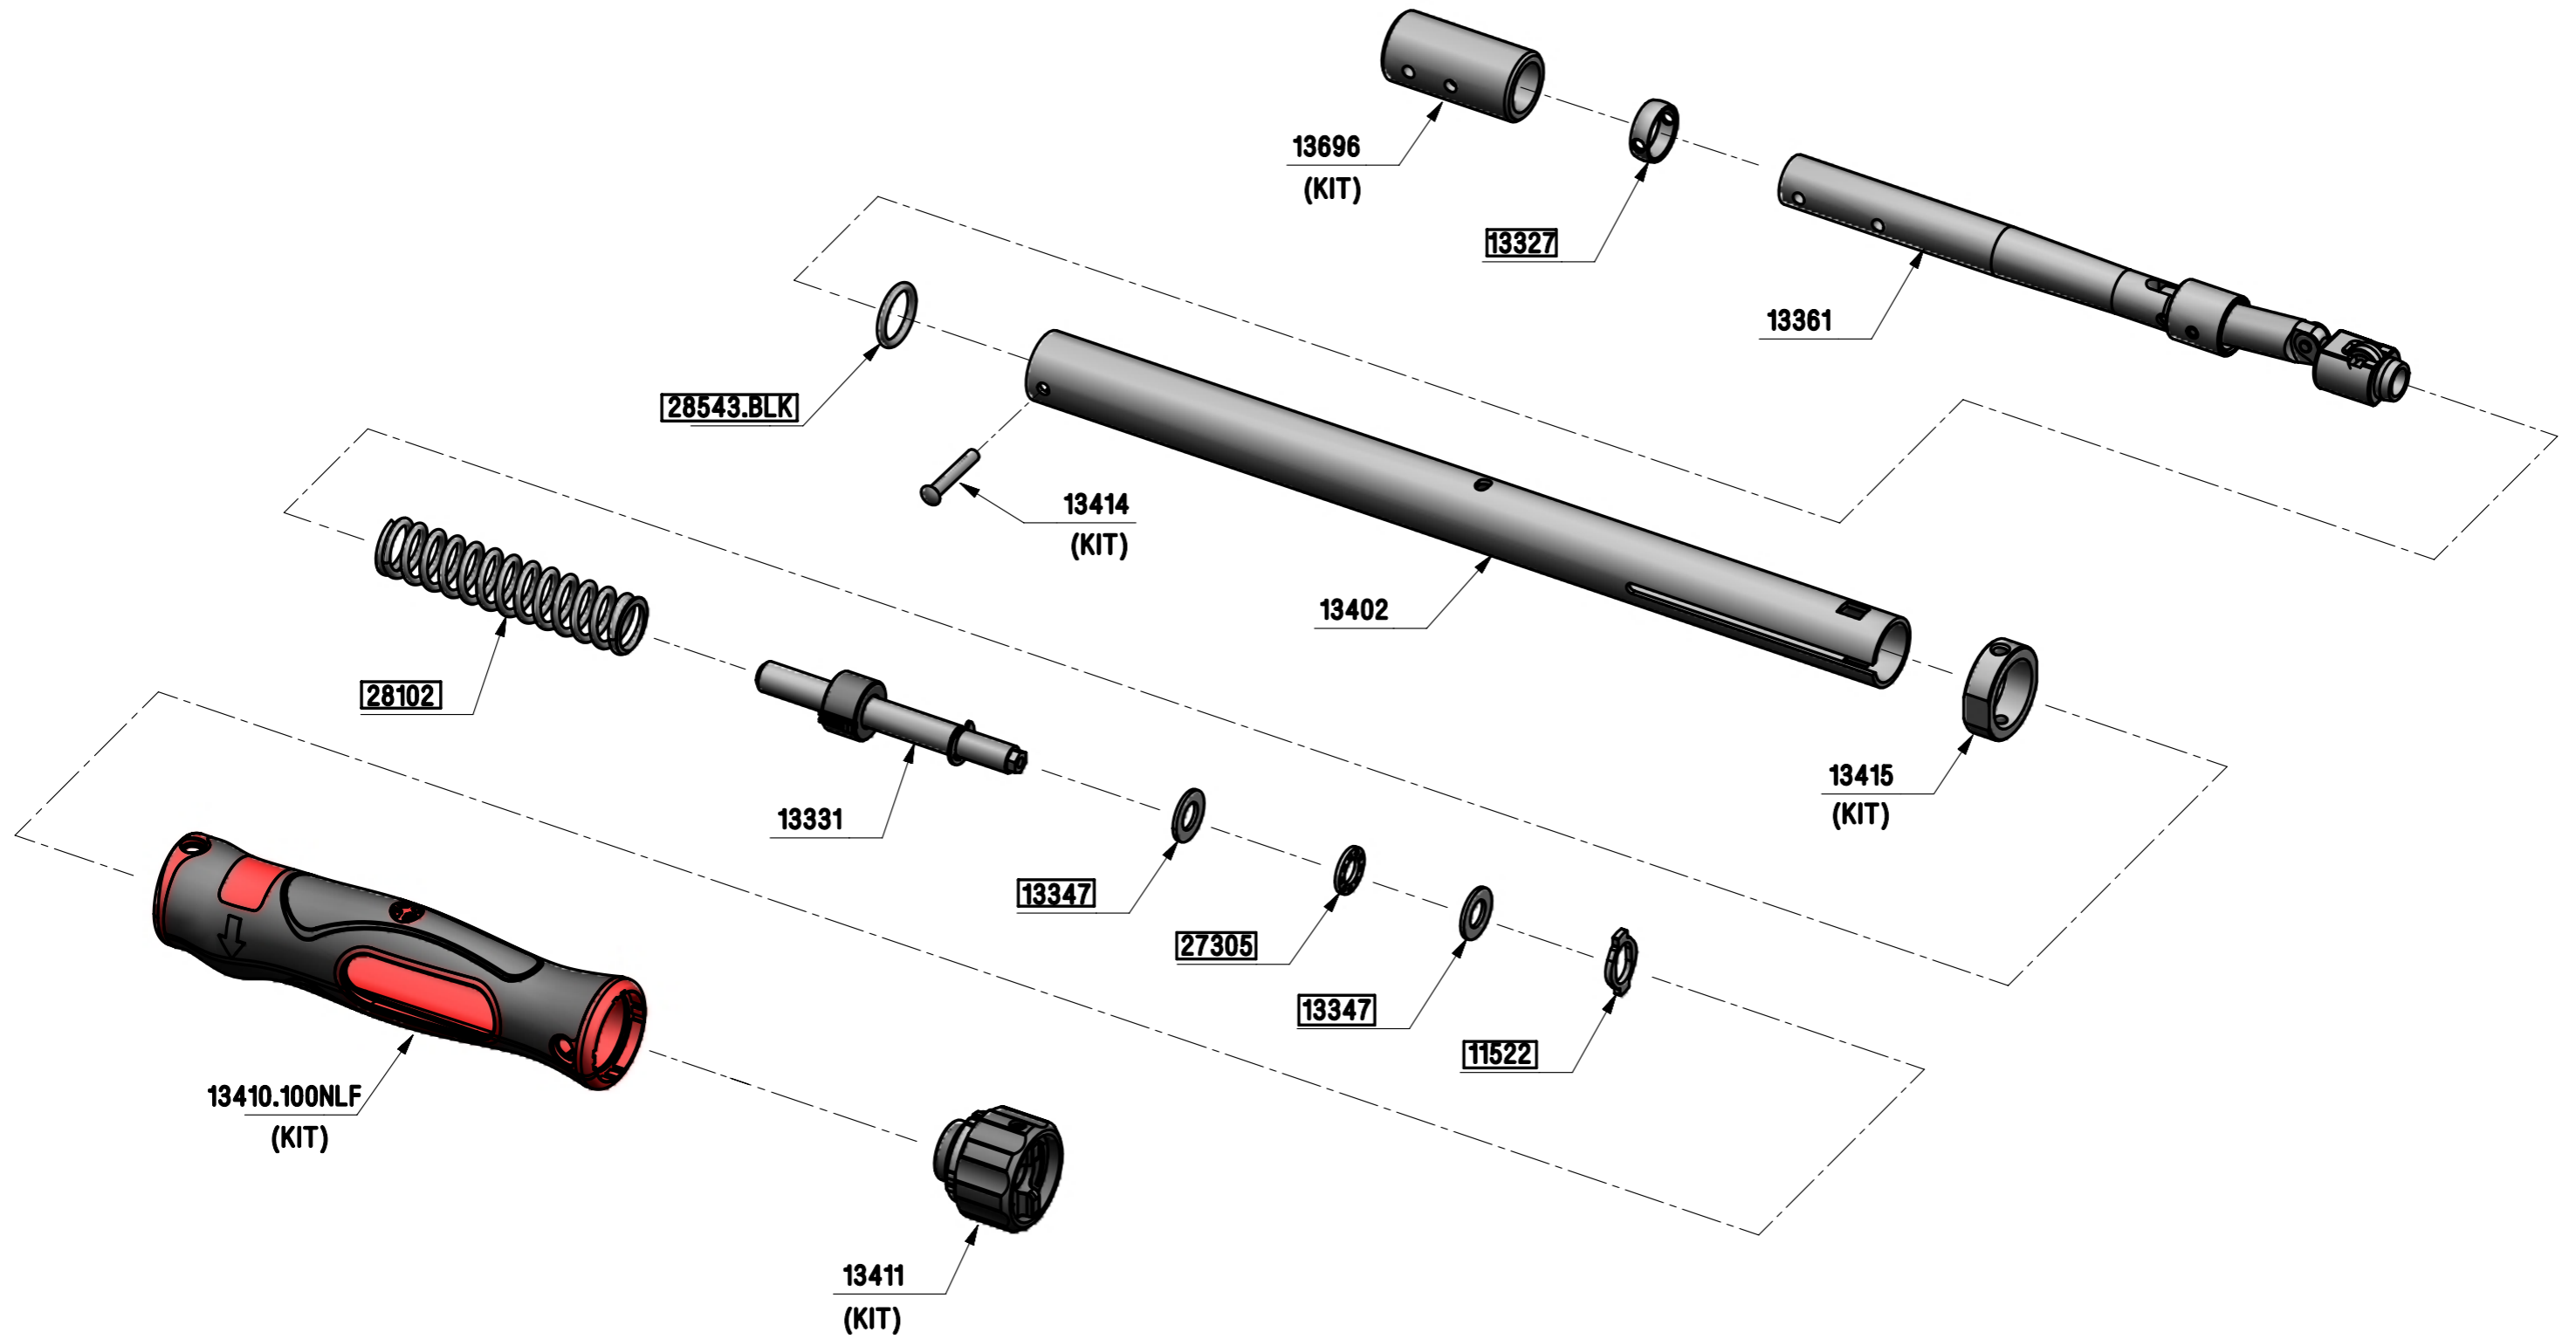

13603 – TW TTFTH 100 9X12 FEMALE END – N.m/lbf.ft – SPARES LISTING

ISSUE 1
30SEP13

ALL BOXED PART NUMBERS ARE SUBJECT TO A MINIMUM ORDER QUANTITY