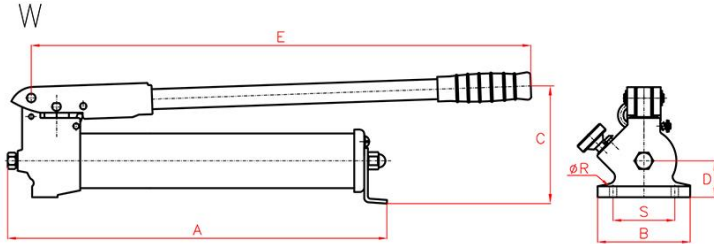

## Single Speed Steel Body Hand Pumps

**LARZEP**  
HYDRAULIC

- Working pressure 700 bar max.
- Single speed, single speed hand pumps
- Internal pressure relief valve for overload protection
- Long live under heavy working conditions
- 1000 Bar precision gauge optionally available
- Made in Spain, Brand LARZEP, with CE marking

Technical Data		W00307	W10707	W11207
Working Pressure (Maks.)	bar	700	700	700
Usable oil	cm <sup>3</sup>	240	660	1.200
Oil Displacement per Stroke (AB/YB)	cm <sup>3</sup>	2,2	2,6	2,6
Maks. Handle Effort	kg	51	49	49
Piston Diameter	mm	10	12	12
Oil Rating	bar	700	700	700
Oil Port Thread	NPT	3/8"-18	3/8"-18	3/8"-18
Gauge	*	Optional	Optional	Optional
Weight with Oil	kg	2,7	5,5	5,5
Sizes (A x B x C x E)	mm	340x100x110x380	500x100x150x560	545x100x175x560