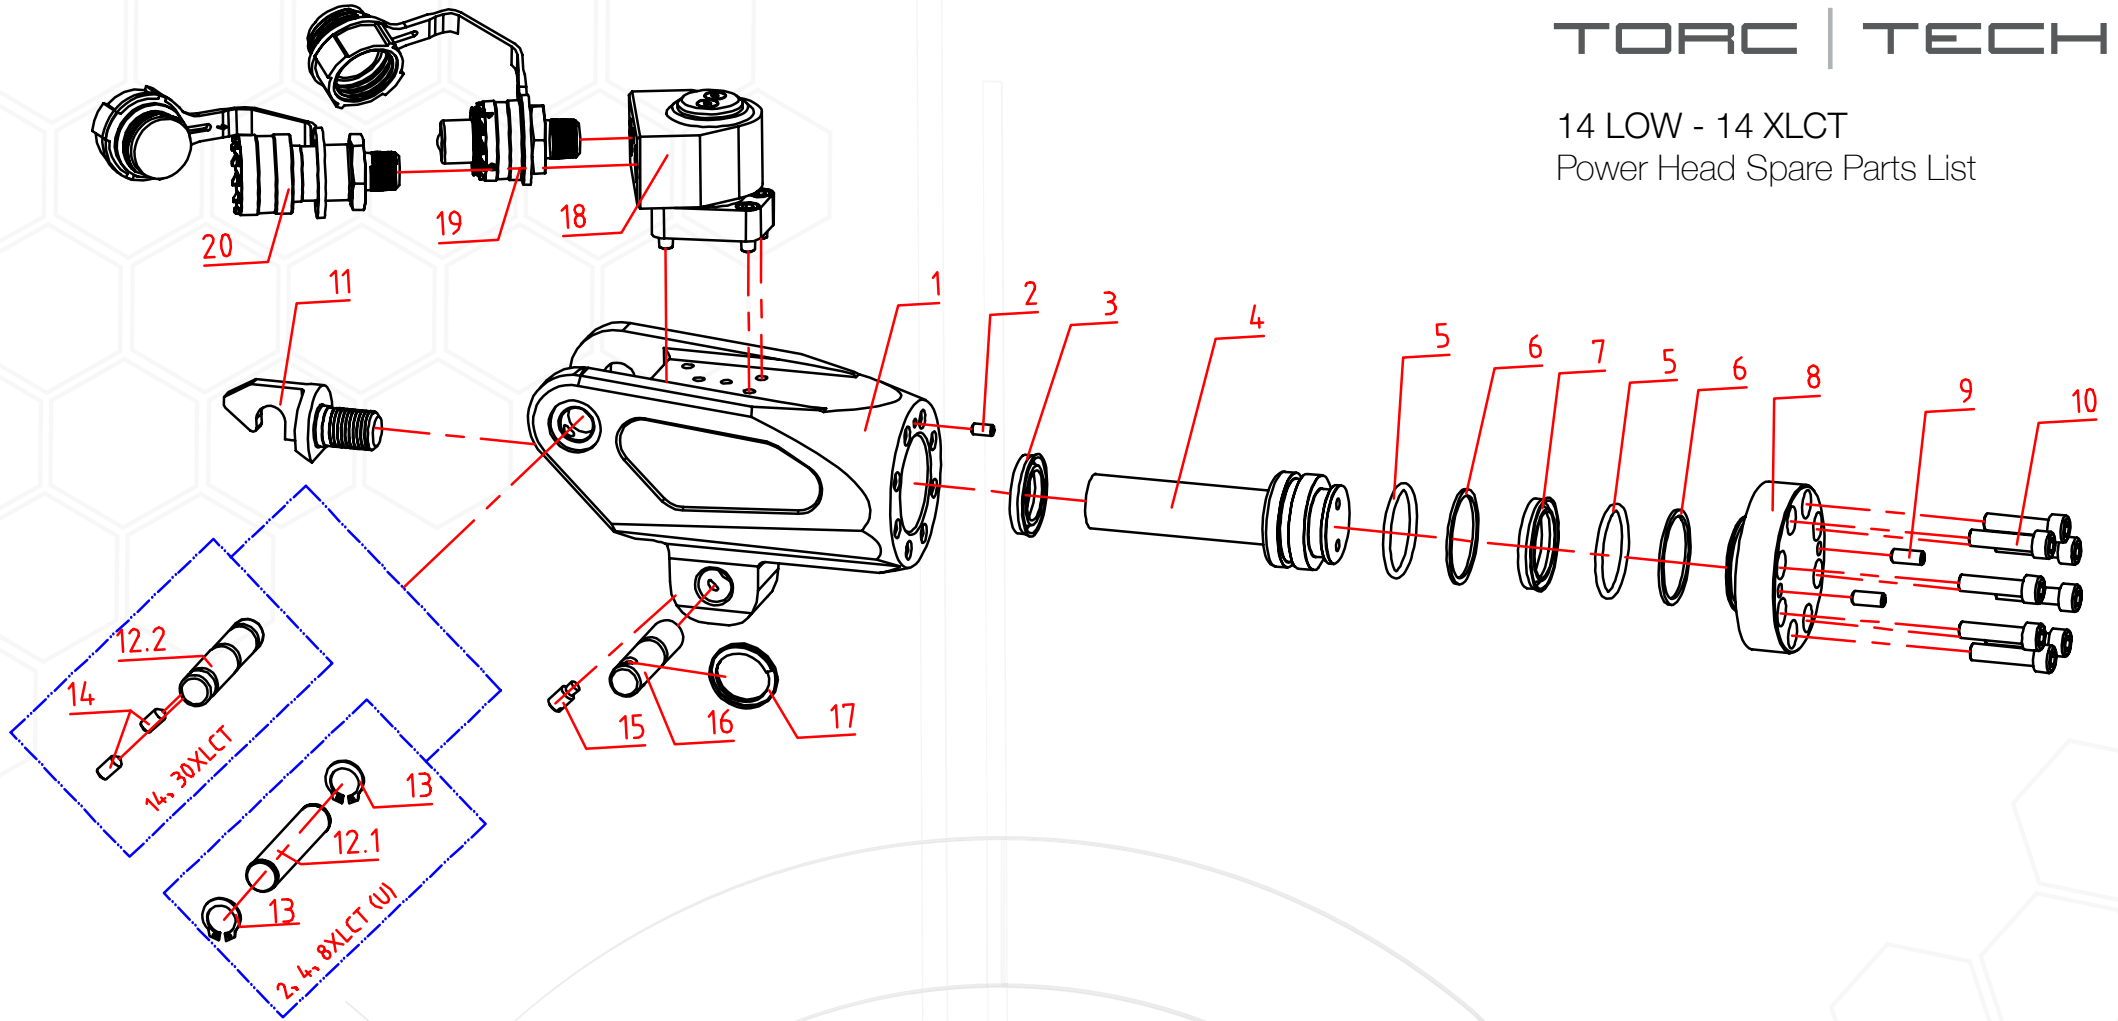

14 LOW - 14 XLCT

Power Head Spare Parts List

Part No	Description	Qty.
SP14LP-00	SEAL KIT	1
SP14LP-01	HOUSING	1
SP14LP-02	SCREW	1
SP14LP-04	PISTON ROD ASSAMBLY	1
SP14LP-08	END CAP	1

Part No	Description	Qty.
SP14LP-09	SCREW	2
SP14LP-10	SCREW	8
SP14LP-11	ROD END	1
SP14LP-12.2	FIXED UPPER PIN	1
SP14LP-13	RETAINING RING	1

Part No	Description	Qty.
SP14LP-14	SCREW	2
SP14LP-15	SCREW WITH SPRING	2
SP14LP-16	SHORT LINK PIN	2
SP14LP-17	RING	1
SP14LP-18	SWIVEL	1