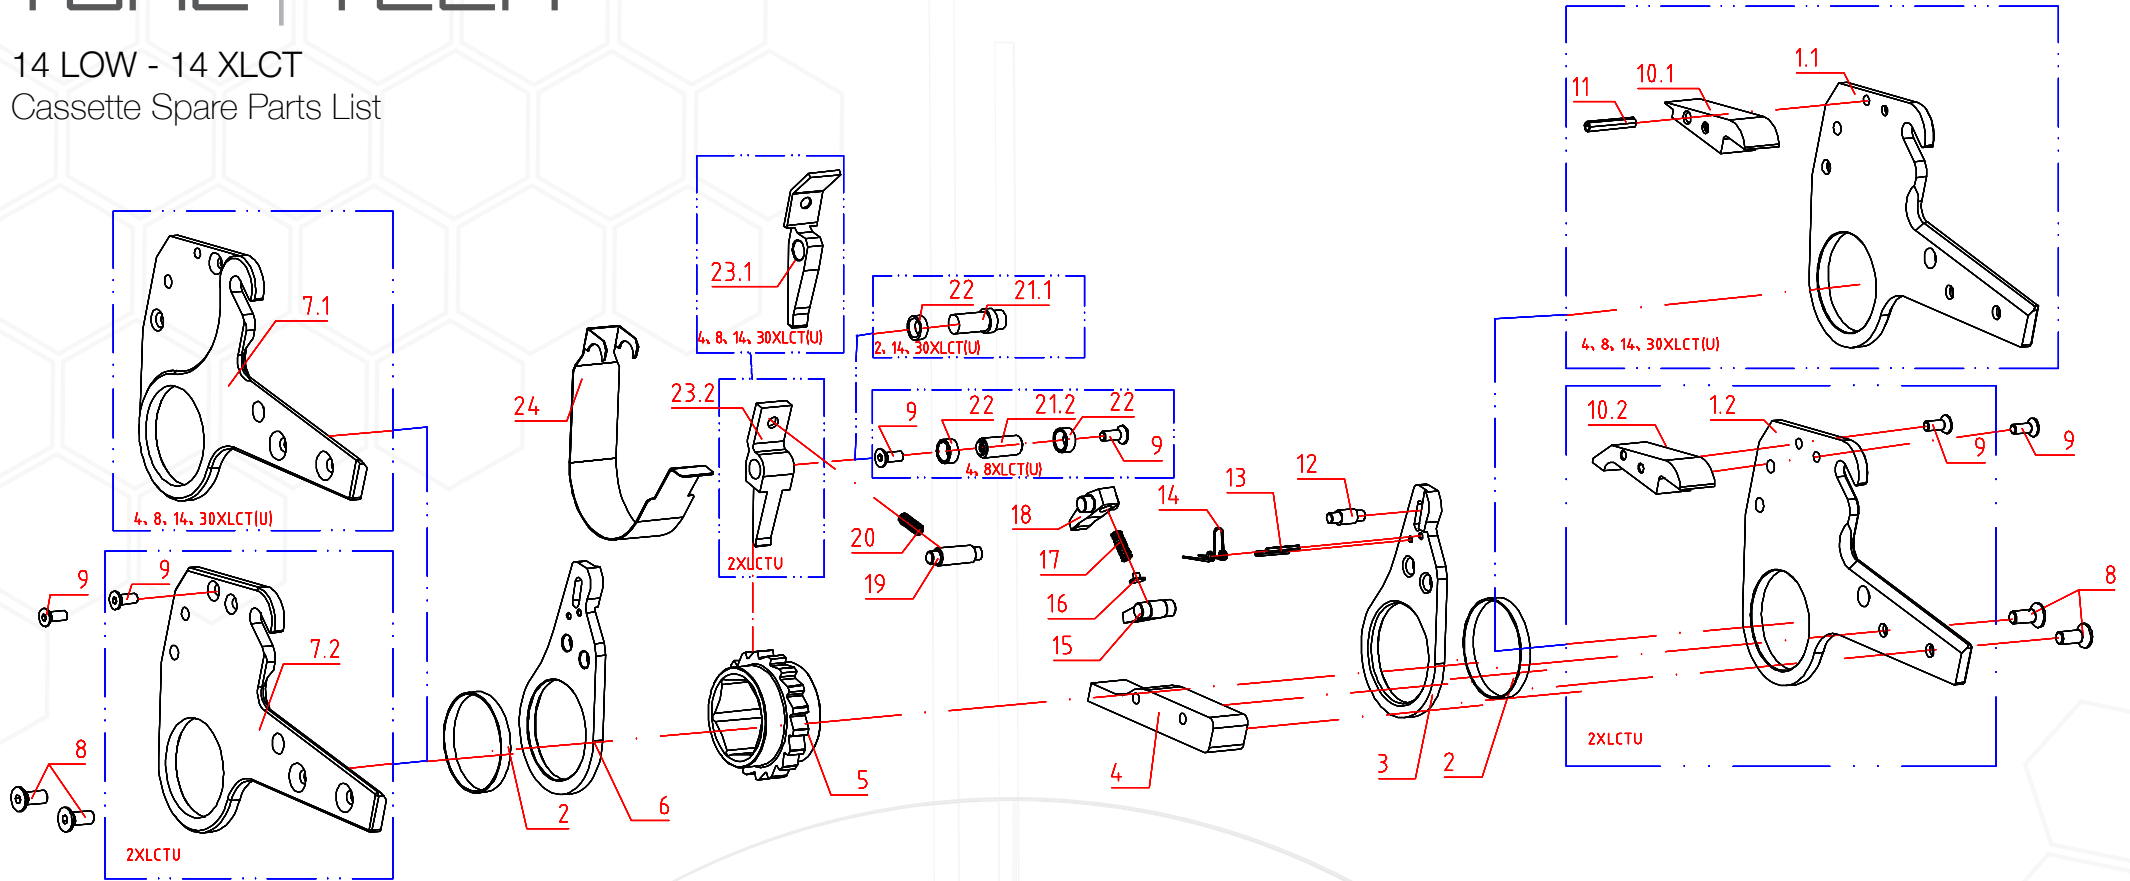

### Cassette Spare Parts List

Part No	Description	Qty.
SP14LC-01.1	RIGHT SIDE PLATE	1
SP14LC-02	BRASS BUSHING	2
SP14LC-03	LEFT DRIVE PLATE	1
SP14LC-04	REACTION BLOCK EXTENSION	1
SP14LC-05	HEX RATCHET	1
SP14LC-06	RIGHT DRIVE PLATE	1
SP14LC-07.1	LEFT SIDE PLATE	1
SP14LC-08	SCREW	4

Part No	Description	Qty.
SP14LC-09	SCREW	4
SP14LC-10.1	TOP SPACER	1
SP14LC-11	ROLL PIN	1
SP14LC-12	DRIVE PIN	1
SP14LC-13	ROLL PIN	2
SP14LC-14	DRIVE PIN SPRING	1
SP14LC-15	SECONDARY DRIVE PAWL	1
SP14LC-16	SPRING RING	1

Part No	Description	Qty.
SP14LC-17	TENSION SPRING	1
SP14LC-18	PRIMARY DRIVE PAWL	1
SP14LC-19	SPRING SPACER	1
SP14LC-20	TENSION SPRING	1
SP14LC-21.1	ROLL PIN	1
SP14LC-22	SPACER	1
SP14LC-23.1	REACTION PAWL	1
SP14LC-24	SCHROUD	1

### Power Head Spare Parts List

Part No	Description	Qty.
SP14LP-00	SEAL KIT	1
SP14LP-01	HOUSING	1
SP14LP-02	SCREW	1
SP14LP-04	PISTON ROD ASSAMBLY	1
SP14LP-08	END CAP	1

Part No	Description	Qty.
SP14LP-09	SCREW	2
SP14LP-10	SCREW	8
SP14LP-11	ROD END	1
SP14LP-12.2	FIXED UPPER PIN	1
SP14LP-13	RETAINING RING	1