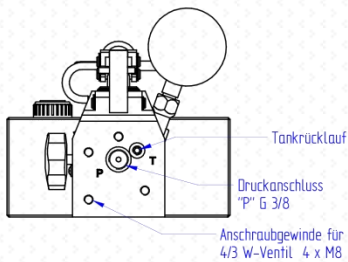

WH-4

700 Bar

Double Speed Hydraulic Hand Pumps

- Working pressure 700 bar max
- Double acting, double speed operation
- Pump head and tank made of aluminium
- Compact, lightweight ergonomic design
- 1000 Bar Ø63 gauge as standard available
- Internal pressure relief valve for overload protection
- Double acting available with WV4/3 way control valve
- Made in Germany with CE Mark and ISO9001 certified

Model	WH-4	
Reservoir Capacity	cm ³	4.800
Usable Oil Capacity	cm ³	3.800
Oil Displacement per stroke	cm ³	17 / 1,7
Maximum Handle Effort at 700 bar	kg	47
Piston stroke	mm	32 / 10
Piston Diameter	mm	23
Oil Port Thread	NPT	3/8"
Weight incl. Oil	kg	10,5
Sizes (E x B x C)	mm	588 x 186 x 176