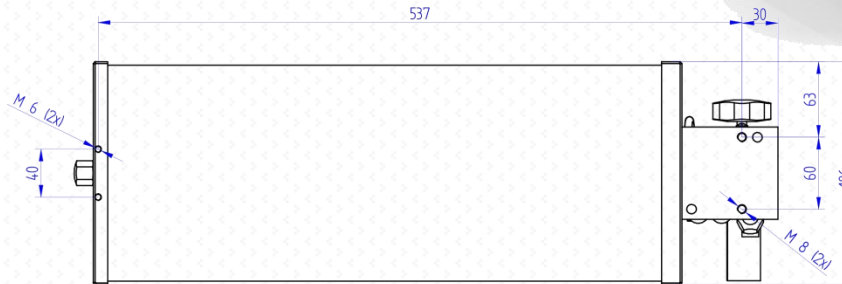

WH-4

700 Bar

Double Speed Hydraulic Hand Pumps

- Working pressure 700 bar max
- Double acting, double speed operation
- Pump head and tank made of aluminium
- Compact, lightweight ergonomic design
- 1000 Bar Ø63 gauge as standard available
- Internal pressure relief valve for overload protection
- Double acting available with WV4/3 way control valve
- Made in Germany with CE Mark and ISO9001 certified

Model	WH-4	
Reservoir Capacity	cm ³	4.800
Usable Oil Capacity	cm ³	3.800
Oil Displacement per stroke	cm ³	17 / 1,7
Maximum Handle Effort at 700 bar	kg	47
Piston stroke	mm	32 / 10
Piston Diameter	mm	23
Oil Port Thread	NPT	3/8"
Weight incl. Oil	kg	10,5
Sizes (E x B x C)	mm	588 x 186 x 176