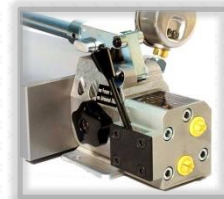

WH-4

700 Bar

Double Speed Hydraulic Hand Pumps

- Working pressure 700 bar max
- Double acting, double speed operation
- Pump head and tank made of aluminium
- Compact, lightweight ergonomic design
- 1000 Bar Ø63 gauge as standard available
- Internal pressure relief valve for overload protection
- Double acting available with WV4/3 way control valve
- Made in Germany with CE Mark and ISO9001 certified

Model	WH-4	
Reservoir Capacity	cm ³	4.800
Usable Oil Capacity	cm ³	3.800
Oil Displacement per stroke	cm ³	17 / 1,7
Maximum Handle Effort at 700 bar	kg	47
Piston stroke	mm	32 / 10
Piston Diameter	mm	23
Oil Port Thread	NPT	3/8"
Weight incl. Oil	kg	10,5
Sizes (E x B x C)	mm	588 x 186 x 176