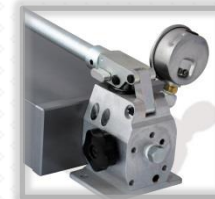

WH-4

700 Bar

Double Speed Hydraulic Hand Pumps

- Working pressure 700 bar max
- Double acting, double speed operation
- Pump head and tank made of aluminium
- Compact, lightweight ergonomic design
- 1000 Bar Ø63 gauge as standard available
- Internal pressure relief valve for overload protection
- Double acting available with WV4/3 way control valve
- Made in Germany with CE Mark and ISO9001 certified

Model	WH-4	
Reservoir Capacity	cm ³	4.800
Usable Oil Capacity	cm ³	3.800
Oil Displacement per stroke	cm ³	17 / 1,7
Maximum Handle Effort at 700 bar	kg	47
Piston stroke	mm	32 / 10
Piston Diameter	mm	23
Oil Port Thread	NPT	3/8"
Weight incl. Oil	kg	10,5
Sizes (E x B x C)	mm	588 x 186 x 176