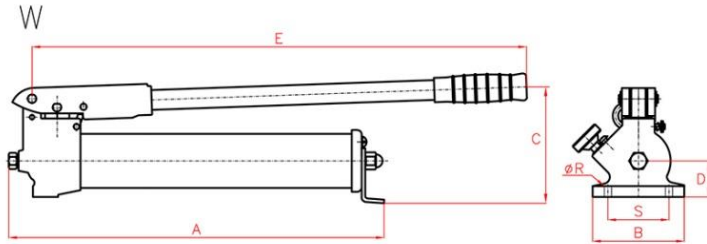

700
Bar

Double Speed Steel Body Hand Pumps

LARZEP
HYDRAULIC

- Working pressure 700 bar max.
- Double speed, single acting hand pumps
- Internal pressure relief valve for overload protection
- Long live under heavy working conditions
- 1000 Bar precision gauge optionally available
- Made in Spain, Brand LARZEP, with CE marking

***Gauge ve gauge adaptor available for optional.*

Technical Data		W20707	W21207	W22307	W24307	W07807
Working Pressure (Maks.)	bar	700	700	700	700	700
Usable oil	cm ³	660	1.200	2.400	4.200	7.500
Oil Displacement per Stroke (AB/YB)	cm ³	8,1 - 2	8,1 - 2	13,2 - 2,2	16,5-2,8	70,5-2,6
Maks. Handle Effort	kg	49	49	49	49	41
Piston Diameter	mm	12 - 24	12 - 24	12 - 29	12 - 29	12,5 - 63,5
Oil Rating	bar	20-700	20-700	20-700	20-700	20-700
Oil Port Thread	NPT	3/8"-18	3/8"-18	3/8"-18	3/8"-18	3/8"-18
Gauge	*	Optional	Optional	Optional	Optional	Optional
Weight with Oil	kg	5,5	6,5	12,0	20	30
Sizes (A x B x C x E)	mm	500x100x150x560	550x170x190x560	560x106x210x560	570x142x210x560	600x370x370x680