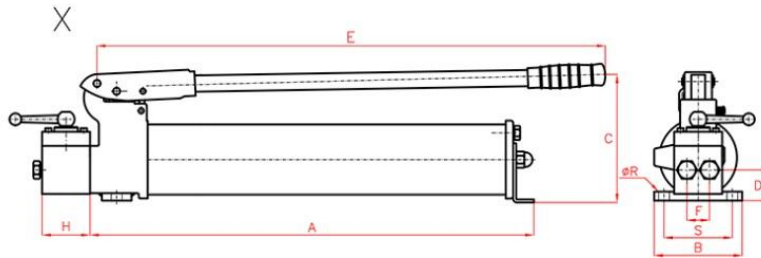

## Double Acting Steel Body Hand Pumps

**LARZEP**  
HYDRAULIC

- Working pressure 700 bar max.
- Double speed and double acting hand pumps
- Internal pressure relief valve for overload protection
- Long live under heavy working conditions
- 1000 Bar precision gauge optionally available
- Made in Spain, Brand LARZEP, with CE marking

| Technical Data                             |                 | <b>X22307</b>   | <b>X24307</b>   | <b>X07807</b>   |
|--------------------------------------------|-----------------|-----------------|-----------------|-----------------|
| <b>Working Pressure (Maks.)</b>            | bar             | 700             | 700             | 700             |
| <b>Usable oil</b>                          | cm <sup>3</sup> | 2.400           | 4.200           | 7.500           |
| <b>Oil Displacement per Stroke (AB/YB)</b> | cm <sup>3</sup> | 13,2 - 2,2      | 16,5-2,8        | 70,5-2,6        |
| <b>Maks. Handle Effort</b>                 | kg              | 49              | 49              | 41              |
| <b>Piston Diameter</b>                     | mm              | 12 - 29         | 12 - 29         | 12,5 - 63,5     |
| <b>Oil Rating</b>                          | bar             | 20-700          | 20-700          | 20-700          |
| <b>Oil Port Thread</b>                     | NPT             | 3/8"-18         | 3/8"-18         | 3/8"-18         |
| <b>Gauge</b>                               | *               | Optional        | Optional        | Optional        |
| <b>Weight with Oil</b>                     | kg              | 14,0            | 23              | 30              |
| <b>Sizes (A x B x C x E)</b>               | mm              | 560x106x210x560 | 570x142x210x560 | 600x370x370x680 |